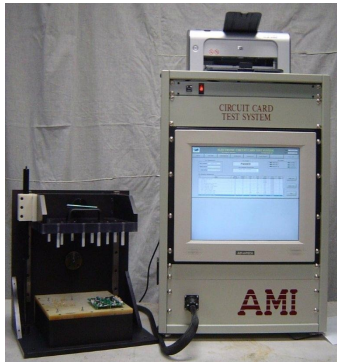

# PULSE OXYGEN TEST SYSTEMS

Are you looking to add testing for Pulse Oxygen Systems?  
Are you committed to improving your efficiency while testing?

The AMI **Pulse Oxygen Test Systems**: Newer aircrafts such as the Boeing 787 now use pulse oxygen delivery systems to supply oxygen to passengers. These products cannot be properly tested with the older continuous flow manual test systems. Instead, start your pulse oxygen test services with AMI's automatic Pulse Oxygen Test Systems. The tester pictured on the left tests PCB's, the one on the right tests modules. These unique capabilities facilitate accurate and timely testing, provide ease of use and supports up to a six port system.

## System Features

- Automated Testing
- Stored Test Programs
- Simulates Inhalation
- User Programmable
- Digital Interface to Product
- Measures Volume of Oxygen Delivered